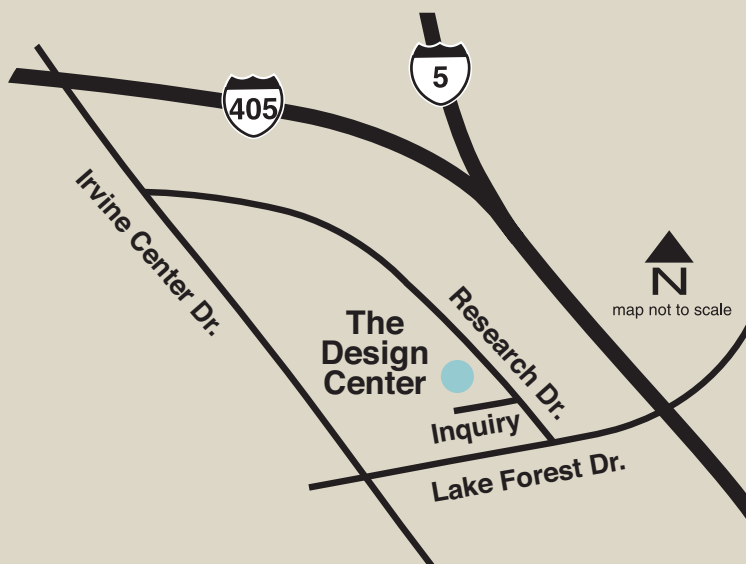

CALIFORNIA
PACIFIC
HOMES

Design
Center

9834 Research Drive Suite 150
Irvine, CA 92618
949.502.8729

Design Center is Open by Appointment Only

Directions from the 5 Freeway: From the 5 freeway traveling southbound exit Lake Forest and turn right, or from the 5 freeway traveling northbound exit at Lake Forest and make a left. Once on Lake Forest turn right at Research Drive, make an immediate left at Inquiry and then turn right as soon as you enter the parking lot. The Design Center is straight ahead in the last building on the right.

Directions from the 405 Freeway: Traveling southbound, exit at Irvine Center Drive, turn right, and then left on Research Drive. Proceed past Bake Parkway to Inquiry and turn right, and then immediately right again once you are in the parking lot. The Design Center is straight ahead in the last building on the right.

Access to the front door is on the side of the building.

www.calpacifichomes.com